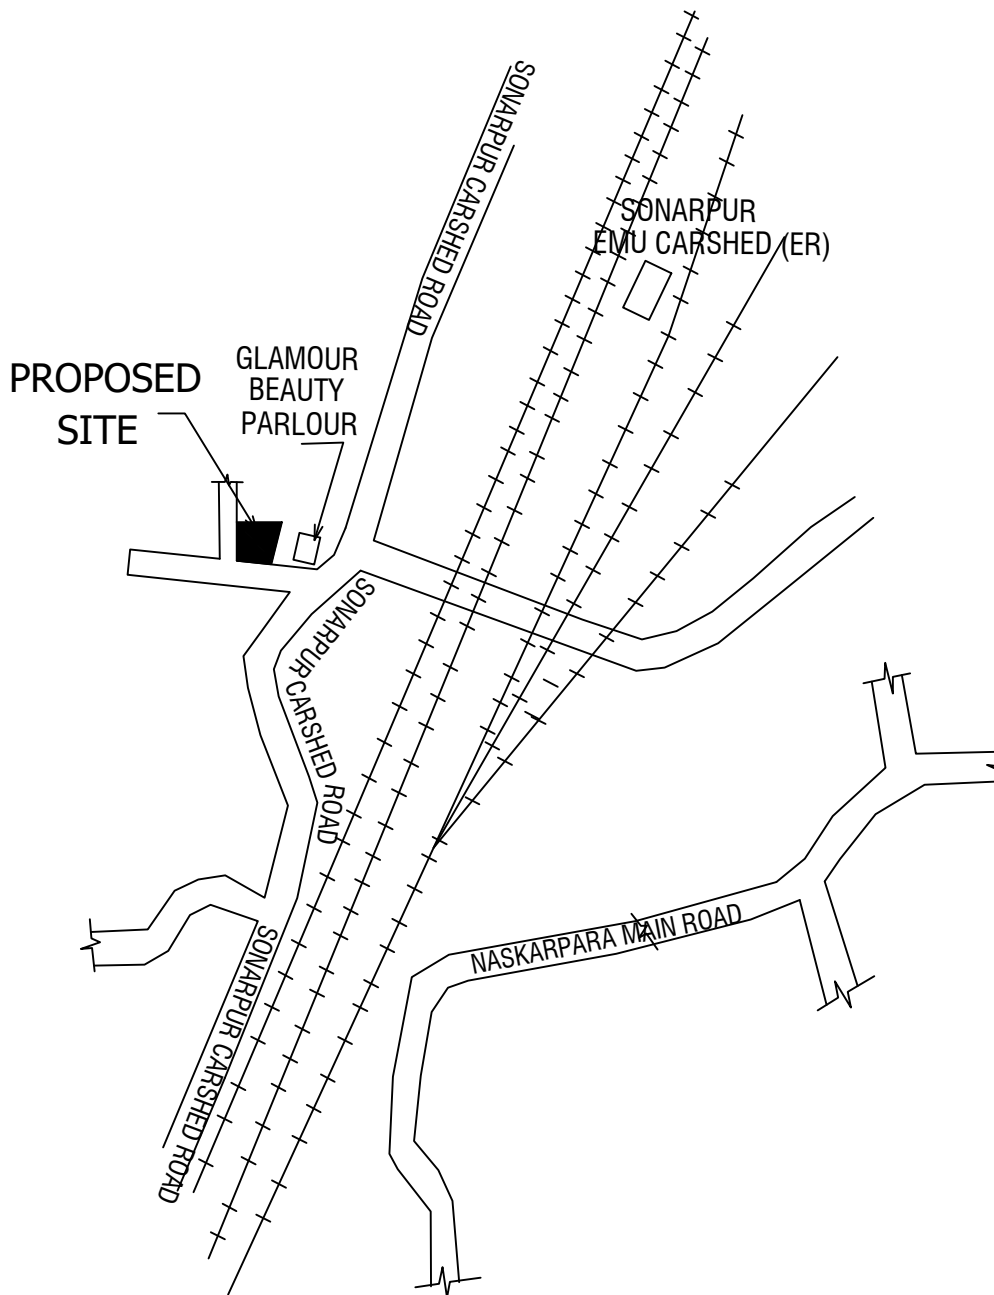

LOCATION PLAN OF PLOT AT R.S. DAG NO.- 2725; R.S. KHATIAN NO.- 724; L.R. DAG NO.- 2741; L.R. KHATIAN NO.- 30468; J.L. NO.- 41; MOUZA- KAMRABAD; HOLDING NO.- 909, KAMRABAD; WARD NO.- 09; P.S.- SONARPUR; DIST.- SOUTH 24 PARGANAS UNDER RAJPUR SONARPUR MUNICIPALITY.

LATITUDE : 22.448127

LONGITUDE : 88.424265

LOCATION PLAN
SCALE - 1:4000